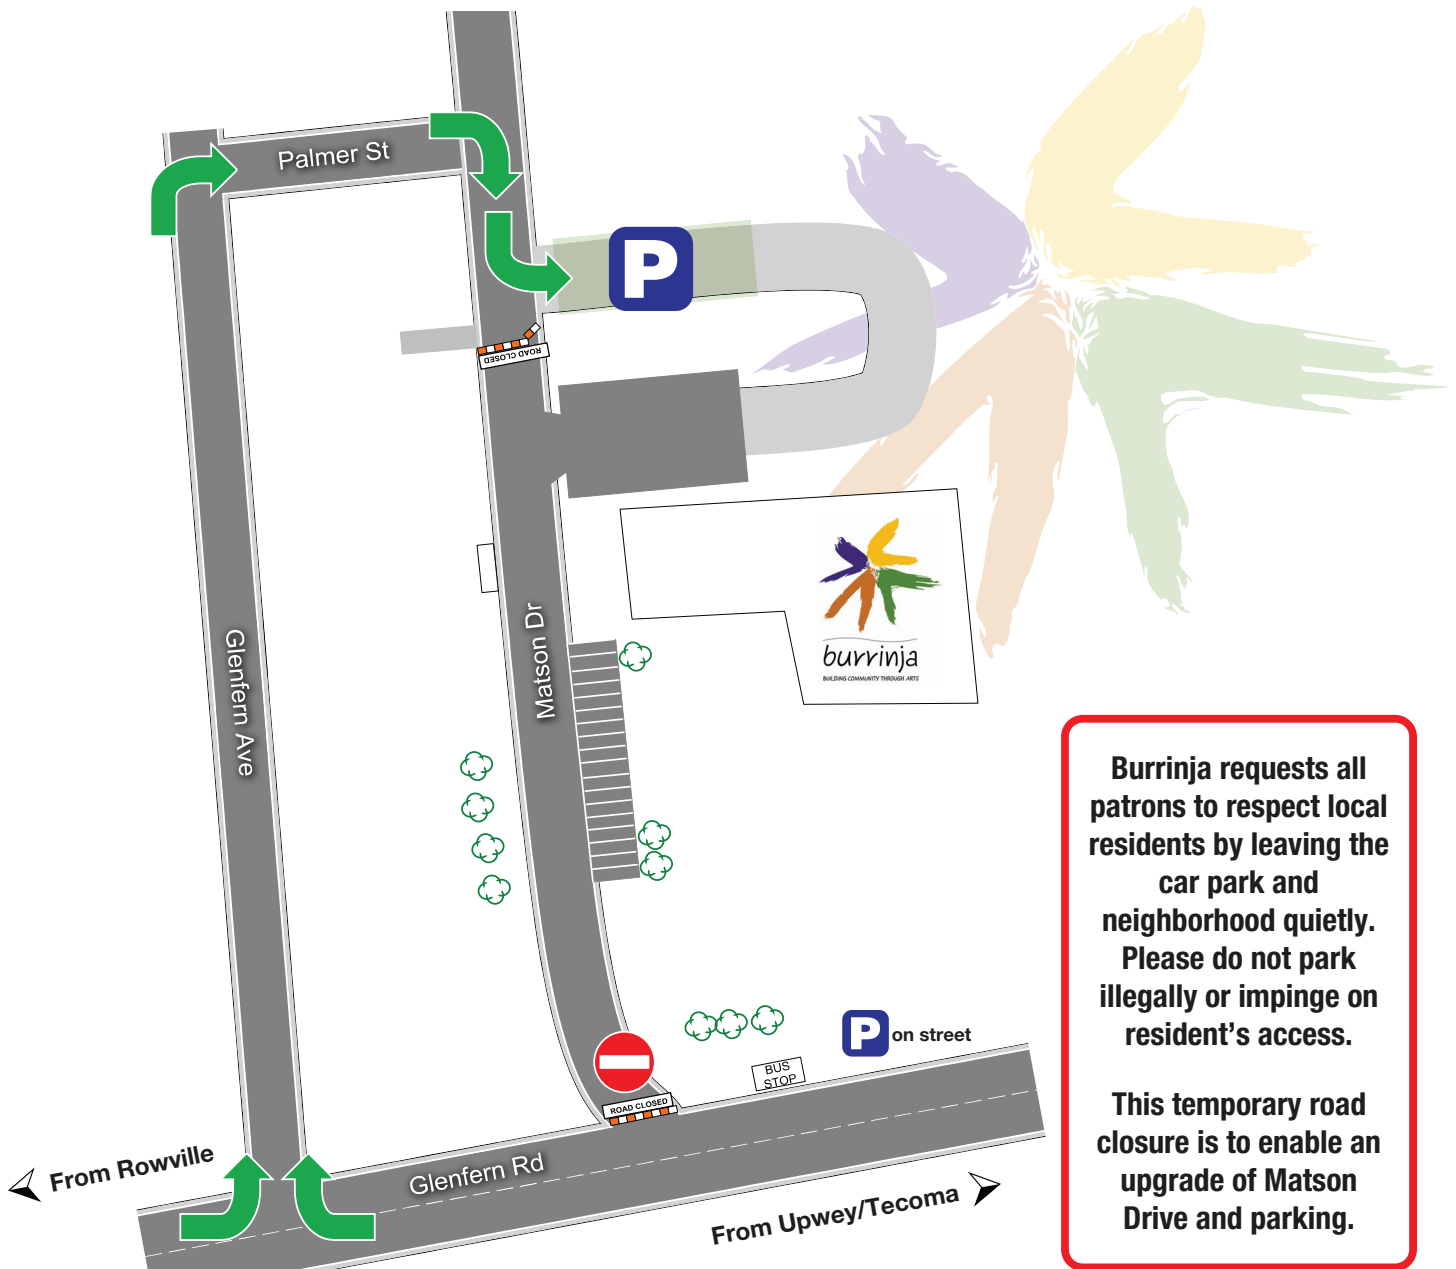

Burrinja Temporary Access & Parking

March 2010

From March 1 until April 5, 2010, access to Burrinja cultural centre and lower Matson Drive will be via Glenfern Avenue and Palmer Street.

Burrinja patron Parking will be in the lower off-street car park off Matson Drive. Limited on-street parking may be available on the northern side of Glenfern Ave, adjacent to the park.

Burrinja requests all patrons to respect local residents by leaving the car park and neighborhood quietly. Please do not park illegally or impinge on resident's access.

This temporary road closure is to enable an upgrade of Matson Drive and parking.